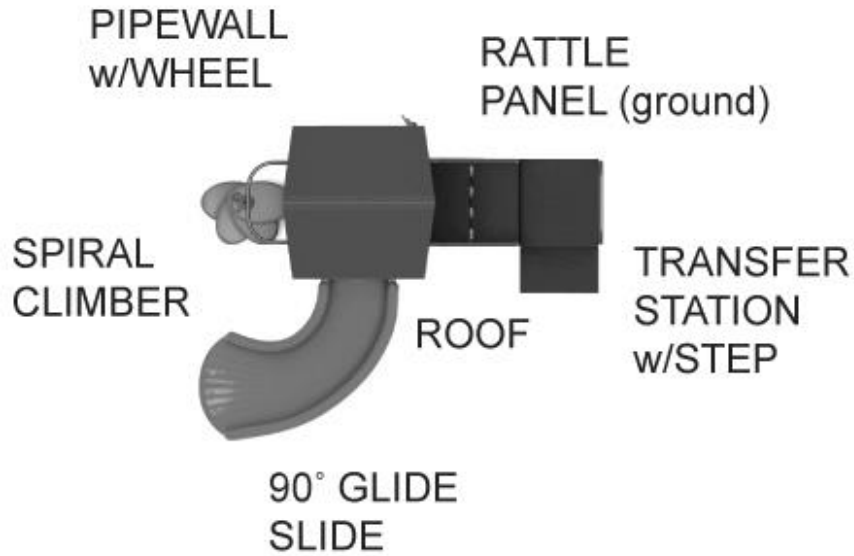

NEW Simple Play Slide – \$4,505

NEW Single Pole Swings – \$1,133

NEW Geodome Climber – \$1,169

Accessible Swing – \$690